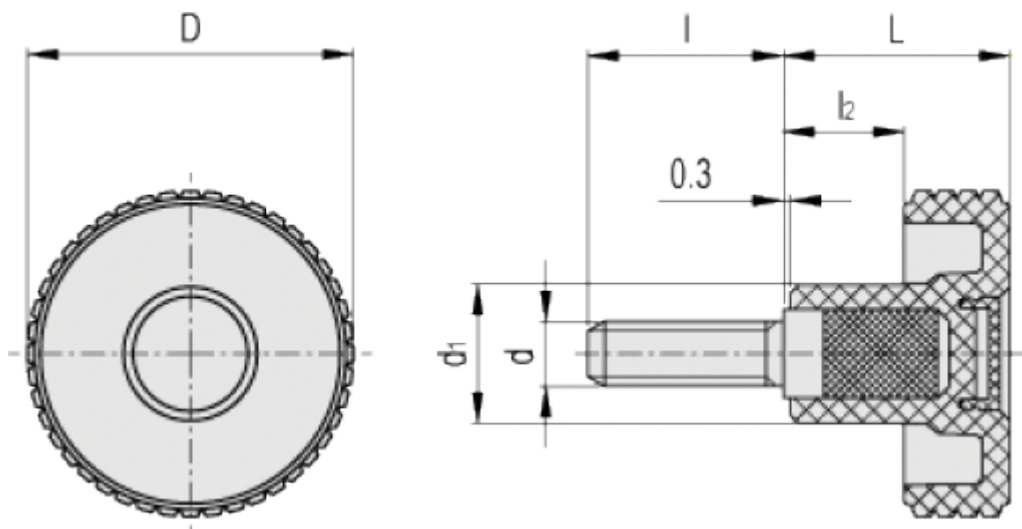

Data Sheet

Article number: 23020344413

Description: E+G Knurled knob MBT.50 p-M8x50-C3, Grey

Measures

D	= 50
d1	= 20
d6g	= M8
L	= 33
l	= 50
l2	= 16